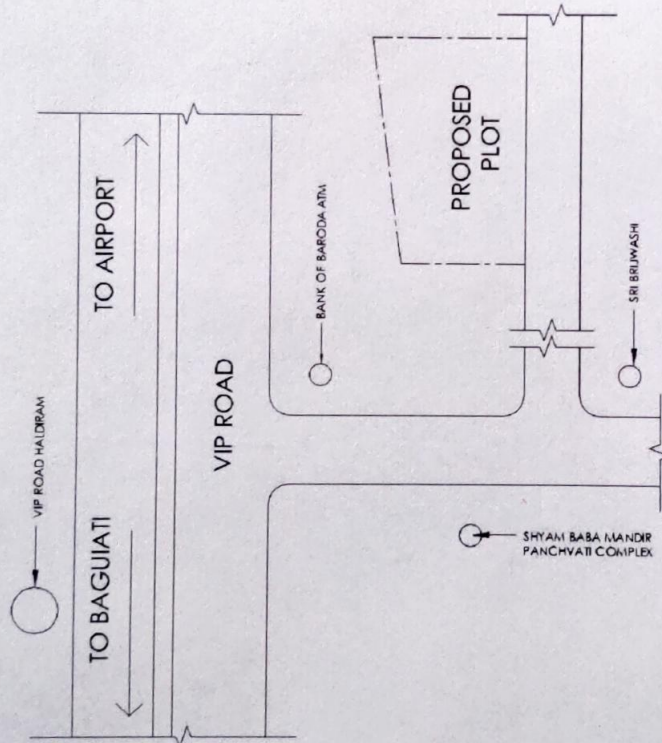

To,
The Authority
WBRERA
Kolkata, West Bengal
Sir,

LOCATION PLAN
SCALE - 1:1000

Location Map of Bhawani Mansion Developed by Raunak Properties Pvt. Ltd..

Longitude: 88.435309

Latitude: 22.628702

Place: Kolkata